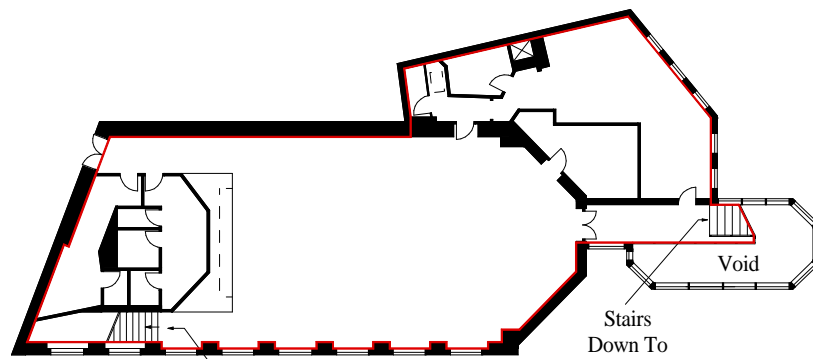

Ordnance Survey (c) Crown Copyright 2018. All rights reserved. Scale 1:1250
 The OS Map is used to show the location of the property within the surrounding area.
 The demise of the leased property is shown on the main, larger plan.

MEZZANINE

FIRST FLOOR

GROUND FLOOR

**UNIT 7, THE GRIFFIN CENTRE
 MARKET PLACE
 KINGSTON UPON THAMES, KT1 1JT**

LEASE PLAN

SCALE 1:300
 PRINT AT A4

PLANS DRAWN:
 JULY 2018

Print Guide : when printed correctly the line below will measure 5cm