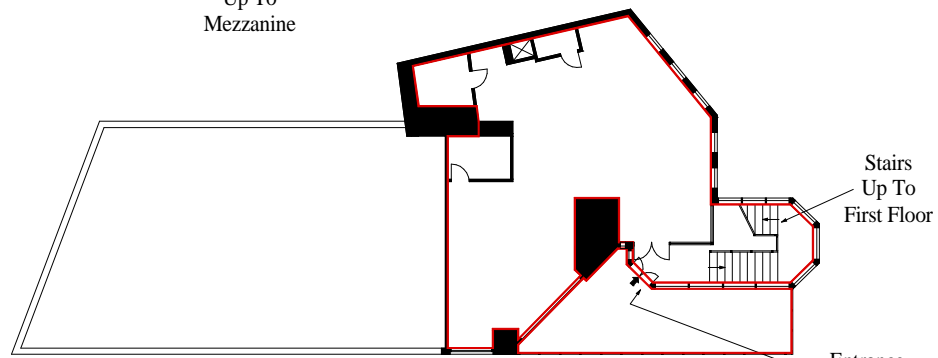

Ordnance Survey (c) Crown Copyright 2018. All rights reserved. Scale 1:1250
 The OS Map is used to show the location of the property within the surrounding area.
 The demise of the leased property is shown on the main, larger plan.

MEZZANINE

FIRST FLOOR

GROUND FLOOR

**UNIT 7, THE GRIFFIN CENTRE
 MARKET PLACE
 KINGSTON UPON THAMES, KT1 1JT**

LEASE PLAN

SCALE 1:300
 PRINT AT A4

PLANS DRAWN:
 JULY 2018

Print Guide : when printed correctly the line below will measure 5cm